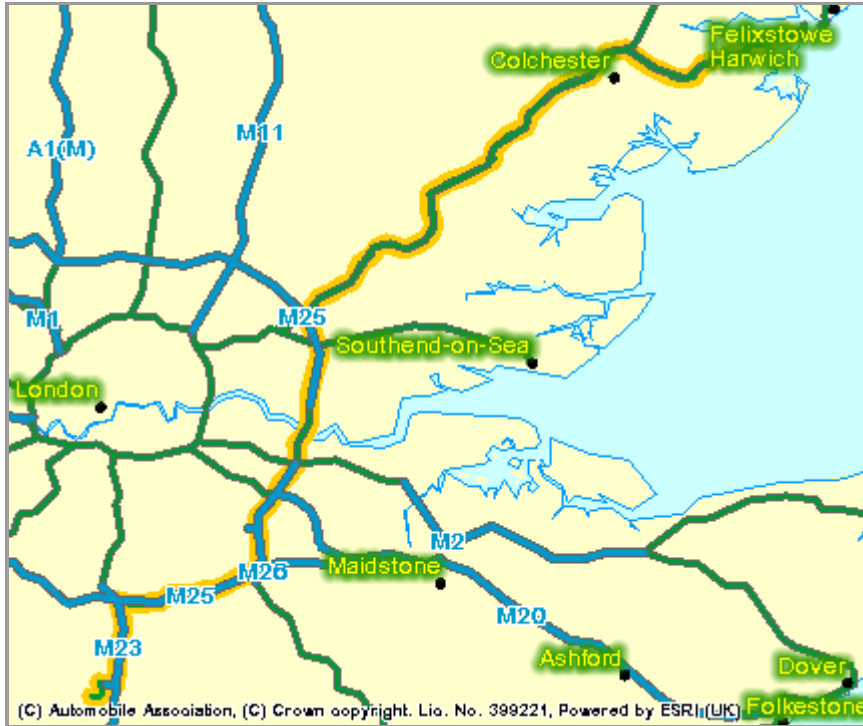

From: Travelodge (Gatwick Airport), W Sussex
 To: Upper Dovercourt, Essex

Total Distance: 108.1 miles

Total Time: 1 hr 58 min

Acc.	Dist	Route	Directions
0.0	0.0	Uncl.	Travelodge (Gatwick Airport), WSusx Leave in a southerly direction unclassified
0.2	0.2	A23	Junction with A23 At roundabout take 1st exit A23 (signposted London)
0.9	0.7	A23	Gatwick Road Roundabout At roundabout take 2nd exit
1.8	0.9	A23	Road Tunnel Shortly branch left (signposted Gatwick) then at roundabout take 1st exit (signposted London, Brighton M23)
2.5	0.7	M23spur	Junction with M23spur At roundabout take 1st exit (signposted London) to join Motorway M23 Spur
3.4	0.9	M23	Junction 9 At roundabout take 1st exit
11.1	7.7	M25	Junction 8 (M25) Branch left and follow signs Dartford to join M25 TRAFFIC BLACKSPOT - CALL 401 100 from your mobile*
18.7	7.6	M25	CLACKET LANE SERVICE AREA In 3.1 miles take left-hand lane
23.5	4.8	M25	Junction 5 (M26) Branch left to continue on M25 (signposted Dartford Crossing, Stansted Airport M11)